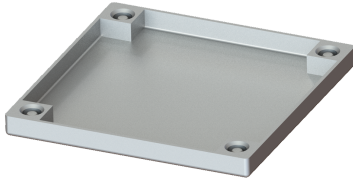

Cover tileable, 150x150 mm, L 15

Article information

Item no.: 680478
GTIN: 4026092073155
Price group: 90

Description

Tileable cover suitable for Ferrofix drains, incl. screws and seal, compatible with art. no. 54910 and 54911

General characteristics

Material: Stainless steel 14301

Dimensions

Net weight: 0,46 kg

Gross weight: 0,46 kg

Packaging dimension: length

Packaging dimension: width

Packaging dimension: height

Coverage features

Type of cover: closed cover plate

Cover material: Stainless steel 14301

Colour of cover: silver

Width of cover: 150 mm

Length of cover: 150 mm

Surface: tileable

Load class: L 15 (EN 1253-1)