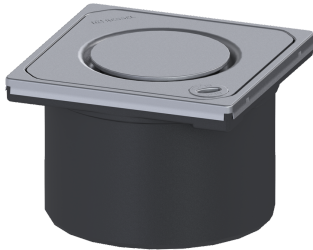

Upper section Spot des cover, 304SST, Lock&Lift, K3

Article information

Item no.: 48221
 GTIN: 4026092031117
 Price group: 10

Advantages

- Multiple combinations with suitable drain bodies

Description

Used in combination with a drain body of the KESSEL modular system, the upper section is suitable for indoor point drainage.

Variant

System: 125

General characteristics

Sustainable: through the use of recycled material

Dimensions

Net weight: 0,62 kg

Gross weight: 0,72 kg

Height: 90 mm

Packaging dimension: length

Packaging dimension: width

Packaging dimension: height

Coverage features

Type of cover: Design cover

Cover material: Stainless steel 14301

Colour of cover: silver

Height of cover: 16 mm

Surface: ground

Frame material: Stainless steel 14301

Locking: Lock & Lift

Load class:	K 3 (EN 1253-1)
Grating design:	Spot
Rim width:	132 mm
Rim length:	132 mm
Shape of upper section:	square
Upper section material:	ABS