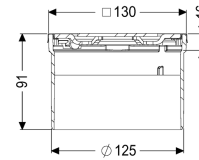

Upper section Spot des cover, 304SST, Lock&Lift, K3

Article information

Item no.: 48221
 GTIN: 4026092031117
 Price group: 10

Advantages

- Multiple combinations with suitable drain bodies

Description

Used in combination with a drain body of the KESSEL modular system, the upper section is suitable for indoor point drainage.

Variant

System: 125

General characteristics

Sustainable: through the use of recycled material

Dimensions

Net weight: 0,62 kg

Gross weight: 0,72 kg

Height: 90 mm

Packaging dimension: length

Packaging dimension: width

Packaging dimension: height

Coverage features

Type of cover: Design cover

Cover material: Stainless steel 14301

Colour of cover: silver

Height of cover: 16 mm

Surface: ground

Frame material: Stainless steel 14301

Locking: Lock & Lift

Load class:	K 3 (EN 1253-1)
Grating design:	Spot
Rim width:	132 mm
Rim length:	132 mm
Shape of upper section:	square
Upper section material:	ABS