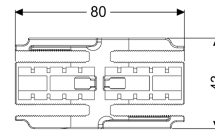

Connector straight, Linearis Infinity shower chan.

Article information

Item no.: 45103
GTIN: 4026092094808
Price group: 10

Description

Straight connector for restrained extension of Linearis Infinity shower channels

General characteristics

Material: Polymer

Dimensions

Net weight: 0,51 kg

Gross weight: 0,51 kg

Packaging dimension: length

Packaging dimension: width

Packaging dimension: height