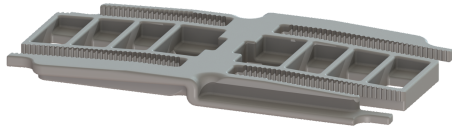

Connector straight, Linearis Infinity shower chan.

Article information

Item no.: 45103
GTIN: 4026092094808
Price group: 10

Description

Straight connector for restrained extension of Linearis Infinity shower channels

General characteristics

Material: Polymer

Dimensions

Net weight: 0,51 kg

Gross weight: 0,51 kg

Packaging dimension: length

Packaging dimension: width

Packaging dimension: height